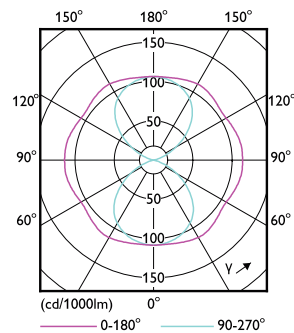

LEDForce Road 68W Tshape E40